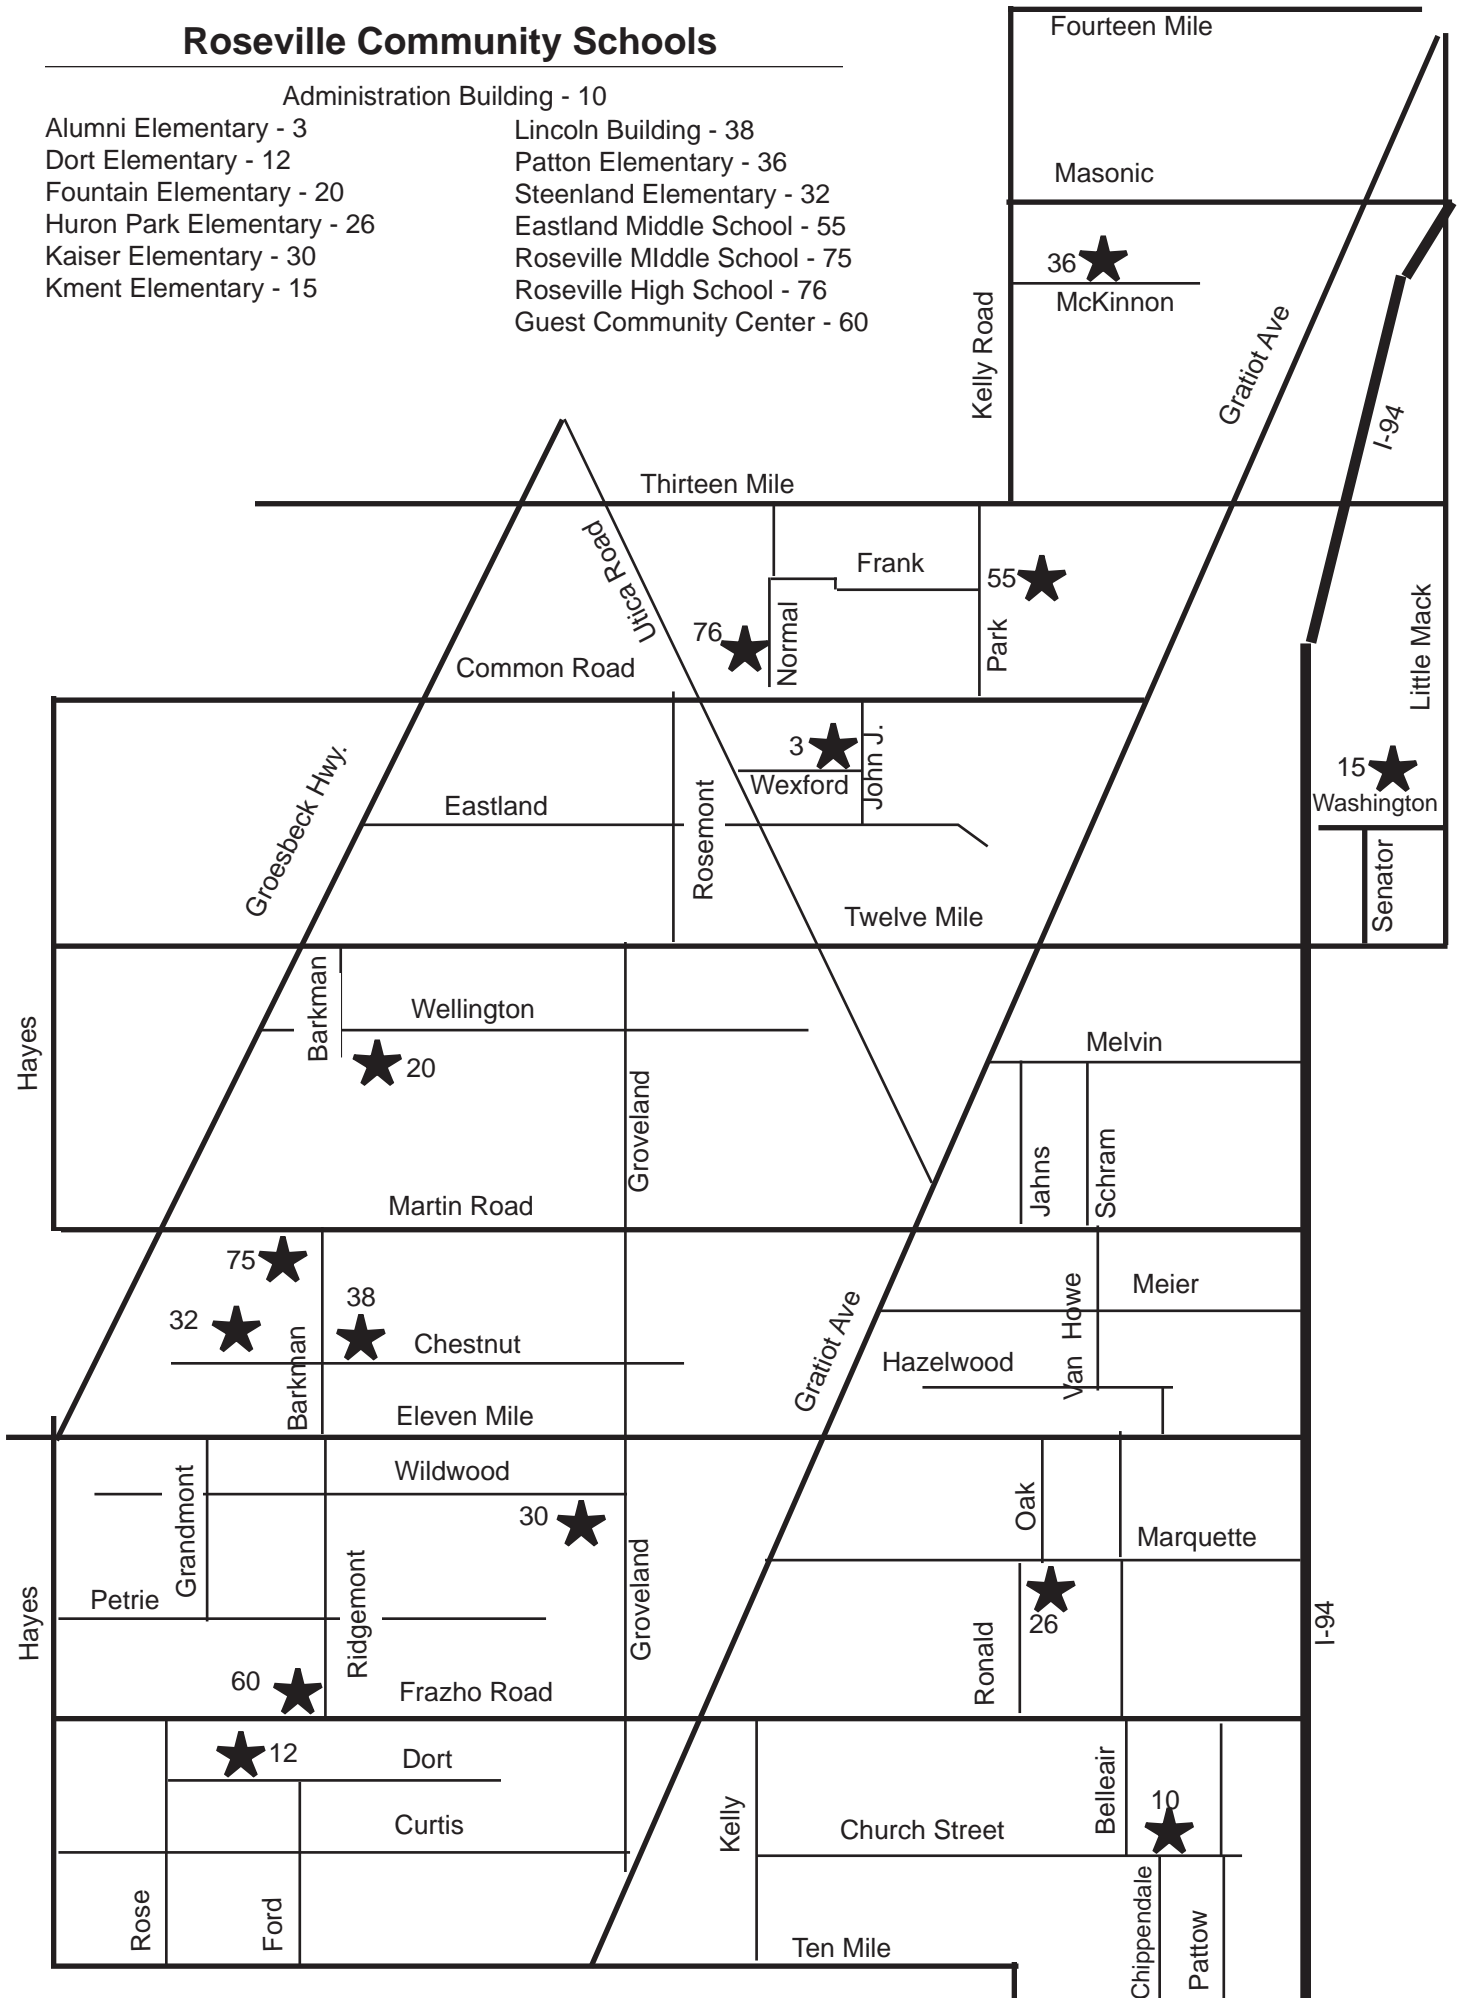

Roseville Community Schools

Administration Building - 10

Alumni Elementary - 3
 Dort Elementary - 12
 Fountain Elementary - 20
 Huron Park Elementary - 26
 Kaiser Elementary - 30
 Kment Elementary - 15

Lincoln Building - 38
 Patton Elementary - 36
 Steenland Elementary - 32
 Eastland Middle School - 55
 Roseville Middle School - 75
 Roseville High School - 76
 Guest Community Center - 60

Roseville Community Schools

Administration Building - 10

Alumni Elementary - 3

Arbor Elementary - 5

Dort Elementary - 12

Eastland Elementary - 15

Fountain Elementary - 20

Huron Park Elementary - 26